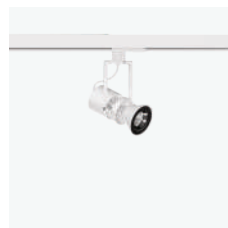

62 | LE PERROQUET