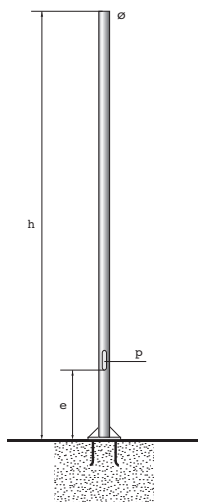

POLE WITH PLATE

Diameter pole (Ø)	Height (h)	Thickness	Weight (kg)	Lid dimensions (p)	h from ground of lid (e)
76	4000	4	40	132×38	1000
102	5000	3	49	186×45	1000
120	5000	3	55	310×95	1000
	7000	4	93	310×95	1000

Visit our website
for more information