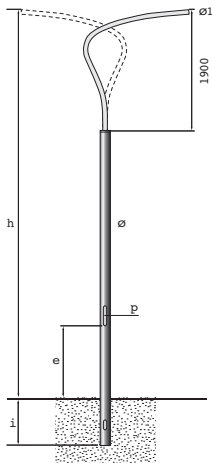

BURIED POLE WITH ARM

Diameter pole (Ø)	Coupling diameter (Ø1)	Height above ground (h)	Height to be buried holes (i)	Thickness	Weight (kg)	Lid dimensions (p)	h from ground of lid (e)
160	76	6700	800	3	94	310×95	1000
		8700	1000	4	148	310×95	1000

BURIED POLE WITH 2 ARMS

Diameter pole (Ø)	Coupling diameter (Ø1)	Height above ground (h)	Height to be buried holes (i)	Thickness	Weight (kg)	Lid dimensions (p)	h from ground of lid (e)
160	76	6700	800	3	118	310×95	1000
		8700	1000	4	172	310×95	1000