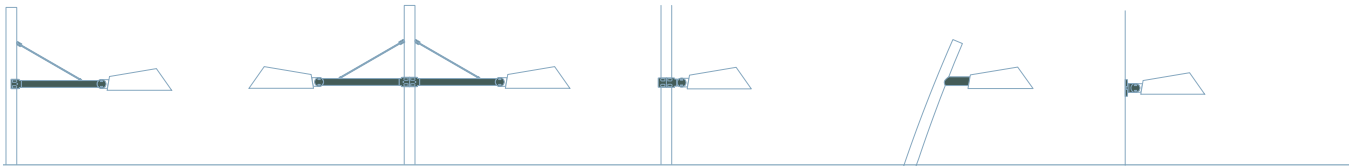

Single

Double

Intermediate fitting

Lateral coupling

Wall attachment