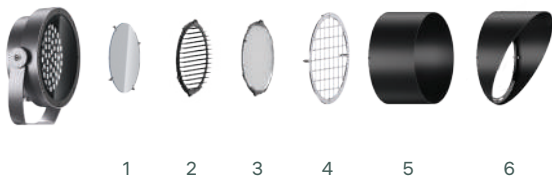

AGORÀ COMPACT

- 1 Diffuser glass
- 2 Crossways blade louvre
- 3 Refractor for elliptical distribution
- 4 Protection grille
- 5 Cylindrical screen
- 6 Cylindrical Screen at 45°

2200K | 2700K | 3000K | 4000K
| RGBW 3000K | Tunable white |
RGBW Fluidcolor

CRI65 | CRI70 | CRI80

IP66 | IK08

Class I | Class II | Class III

DALI-2 | DMX-RDM

Mounting accessories to be
purchased separately

Intelligent Light Solutions

Smart controls:

Quick BLE (Casambi)

Quick DALI

Master Pro Evo

Quick DMX

Master Pro DMX

Smart services:

Jiminy - Push Notification