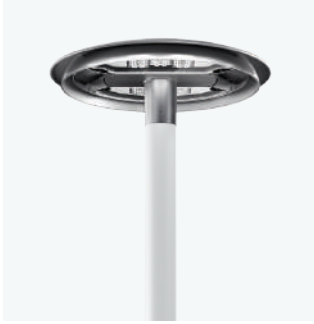

POLE TOP

2200K | 3000K | 4000K | 5700K

Ø470×76 mm

up to 14760lm

up to 146lm/W

STCy0.5 | ST1 | ST1U | ST1.2 | ST1.5 | ST1.5U | STWt1 | STWt1.5 | STZr | STZl | A60 | PS | SMC | E

CRI70