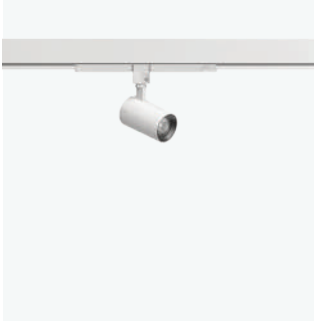

Opti Beam Lens | Opti Beam Refractor

Class I, II

PALCO PRO Ø122 mm

up to 2736lm

up to 93lm/W

SS | S | M | F | WF | WW

Opti Beam Lens | Opti Beam Refractor

Class I, II