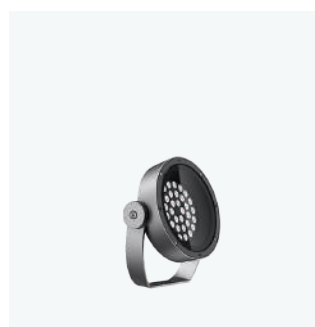

Ø254 mm COMPACT

2200K | 2700K | 3000K | 4000K

up to 4350lm

up to 113lm/W

US | SS | S | F | WF | WW | A60 | ST1 | STCy0.5 | STWt1.5

CRI70 | CRI80