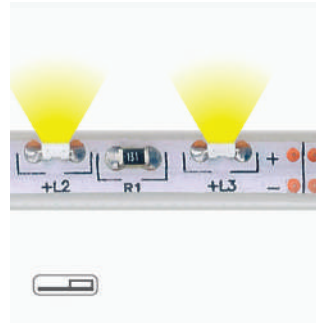

TUBE SIDE 12V

5 mt
2700K | 3000K | 4000K | RGB
up to 2650lm
up to 110lm/W
12V
5W/m
Free-cut 50 mm

Other versions available

Led strips / Lightning effect luminaires p. 292

2200 | 2700K | 3000K | 3500K | 4000K | RGBW | Tunable White

CRI90

IP20

1 length

General Lighting

Class III

Power supply to be ordered separately

12V | 24V

Casambi

DALI - 2

Intelligent Light Solutions

Smart controls:

Organic Response (control + sensor) | Quick BLE (Casambi) | Quick DALI | Master Pro Evo

Smart services:

Space management | Push notification

Finish

01 White

Visit our website for more information
Underscore CoB available from May 2026