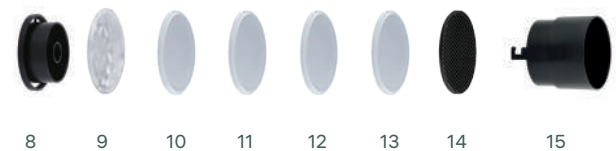

OPTI BEAM LENS WITH ACCESSORIES

- 8 Spill ring
- 9 Opti Beam Refractor Medium (only Ø86 mm)
- 10 Opti Beam Refractor Flood (only Ø86 mm)
- 11 Opti Beam Refractor Wide Flood (only Ø86 mm)
- 12 Refractor for medium elliptical distribution
- 13 Refractor for broad elliptical distribution
- 14 Honeycomb louvre
- 15 Cylindrical screen