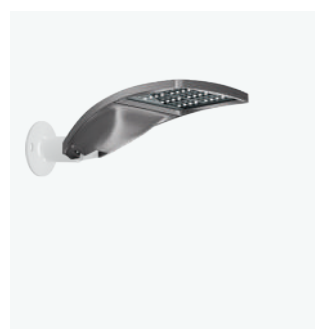

WALL MOUNTED 620×307 mm

3000K | 4000K

up to 10830lm

up to 130lm/W

A45 | A60 | ST0.8C | ST1.0 | ST1.2
| ST1C

CRI70