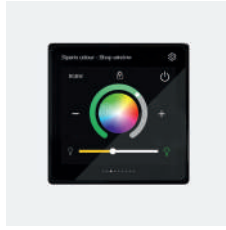

Smart Services:

Jiminy - Push Notification

Finishes

Visit our website
for more information

INTELLIGENT LIGHT SOLUTIONS

SMART CONTROLS

492 | ORGANIC RESPONSE

494 | QUICK BLE