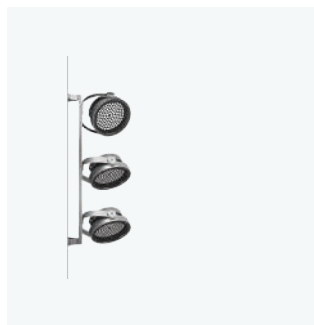

MULTI AGORÀ WALL MOUNTED

2200K | 2700K | 3000K | 4000K

Ø313×363 | Ø368×421 |

Ø516×571 mm

up to 39904lm

up to 130lm/W

ESS | SS | S | F | WF | WW | A60 | ST1
| STCy0.5 | STWt1.5

CRI65 | CRI80

Other versions available

Floodlights p. 380

2200K | 2700K | 3000K | 4000K

CRI65 | CRI80

IP66 | IK08

Class I, II

DALI-2

Mounting accessories
to be purchased separately

Intelligent Light Solutions

Smart controls:

Quick BLE (Casambi)

Quick DALI

Master Pro Evo

Smart services:

Jiminy - Push Notification

Finishes

01
White

04
Black

15
Grey

F5
Rust brown

Other awards

Good Design Awards 2023

BrightStar Awards 2023

Compasso d'Oro Internazionale 2025

Visit our website
for more information