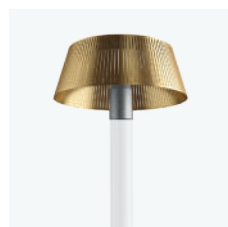

331 | TWILIGHT PARIS