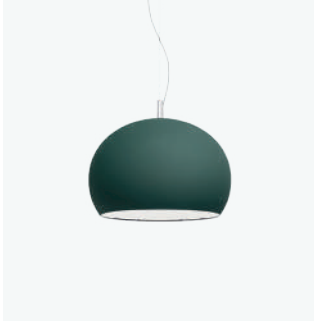

Finishes

01
White

06
Yellow

16
Matte green

Visit our website
for more information

Product: Zurigo - 400 mm | Matte light blue
Ph: Alessandro Saletta - DSL Studio

PENDANTS

400 mm