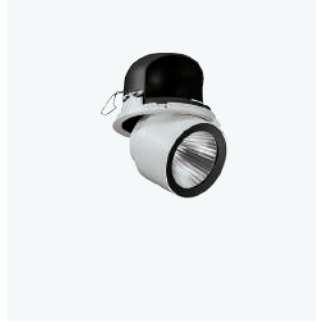

Caffè Bistrot Euclide - Rome, Italy — Product: Tecnica Evo - Ø92 mm | Recessed | Black
Ph: Francesca Di Stefano Photography

Ø92 mm RECESSED

3000K | 4000K

up to 3393lm

up to 126lm/W

M | F | WF

Ø117 mm RECESSED