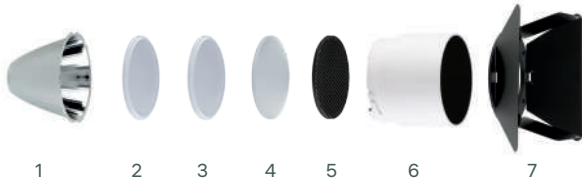

Wall and ceiling luminaires p. 204

Palco surface

Palco Profilatore surface

Palco recessed

Palco Framers recessed

ACCESSORIES OPTI BEAM REFRACTOR

- 1 Interchangeable reflector
- 2 Refractor for medium elliptical distribution
- 3 Refractor for broad elliptical distribution
- 4 Soft Lens Filter
- 5 Honeycomb louvre
- 6 Cylindrical screen
- 7 Directional fins.