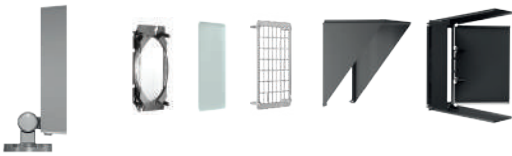

Other versions available

Pole and wall mounted multiple floodlights p. 352

Pole and wall mounted systems p. 314

ACCESSORIES

PLATEA PRO

1. 1 Screen for elliptical distribution
2. 2 Diffuser glass (to be installed internally)
3. 3 Protection grille
4. 4 Visor
5. 5 Directional fins

3000K | 4000K | Tunable White | RGBW 4000K

CR180

IP66 | IK08

Class II

DALI-2 | DMX-RDM

Intelligent Light Solutions

Smart controls:

Quick BLE (Casambi)

Quick DALI

Master Pro Evo

Quick DMX

Master Pro DMX

Smart services:

Jiminy - Push Notification