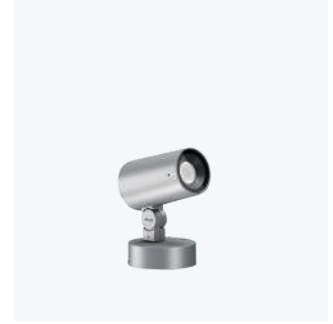

Ø83 mm

2700K | 3000K | 4000K

up to 1982lm

up to 124lm/W

SS | S | M | WF | VWF

CRI80