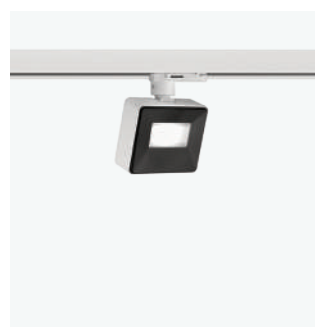

WALL WASHER 130×110 mm
3000K | 4000K
up to 1224lm
up to 89lm/W
WW