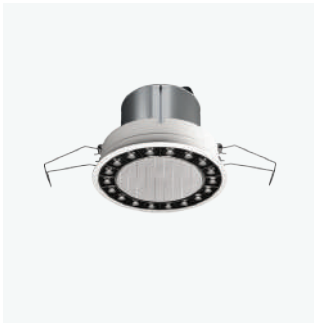

LOUDSPEAKER

for Blade R Ø170 mm
EN54 passive speaker
12 W 8 ohm / 12 W 100 V / 6 W 70 V