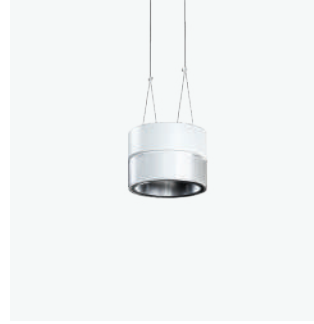

PURE PENDANT GENERAL LI-GHTING

Ø114 | Ø172 | Ø234 mm

up to 8352lm

up to 123lm/W

GL

Up & Down | Down emission