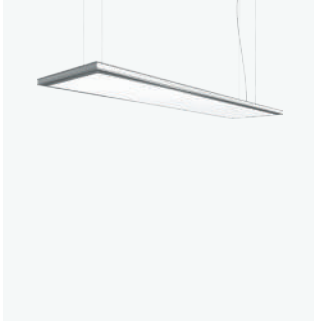

Push notification

Visit our website
for more information

AAC Academy - Hamburg, Germany — Product: iPlan - UGR<19 | Up & Down light | 1200×300 mm | Aluminium
Ph: Heiner Leiska

PENDANT RECTANGULAR

1200×300 mm