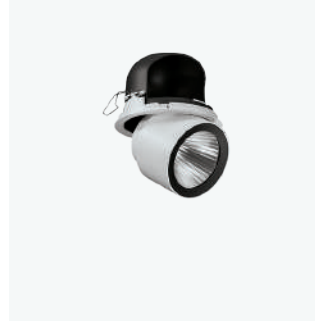

Ø117 mm FOOD RECESSED

2700K | 3000K | 6500K

up to 3867lm

up to 96lm/W

F

Other versions available

Fixtures for mains voltage track p. 68

Pendants p. 154

2700K | 3000K | 4000K | 6500K

CRI80 | CRI90

IP20

2 sizes

Adjustable

Rotation 359° | Tilting +60°-20°

Frame

Class II

DALI-2

ON/OFF

Finishes

01 White

04 Black

Intelligent Light Solutions

Smart controls:

Organic Response (control + sensor)

Quick BLE (Casambi)

Quick DALI

Master Pro Evo

Smart services:

Space management |

Push notification

Visit our website for more information