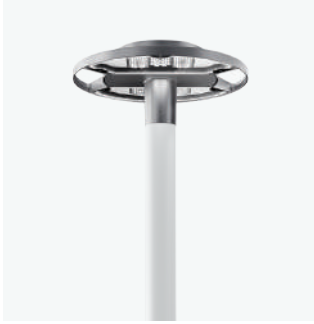

design iGuzzini

Park Sybiraków and Square of Pioneers - Kolobrzeg, Poland — Product: Twilight Copenhagen - Pole Top | Grey
Ph: Anna Rejmer

POLE TOP

2200K | 3000K | 4000K | 5700K

Ø460×76 mm

up to 14760lm

up to 146lm/W