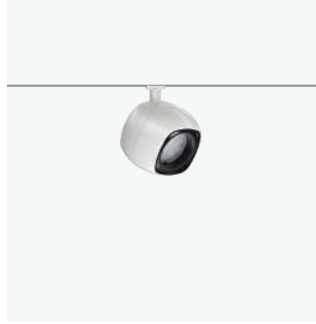

LOW VOLTAGE Ø88 mm FOR FILORAIL

up to 1818lm

up to 108lm/W

M | F | WF

Class III

DALI Powerline | Casambi