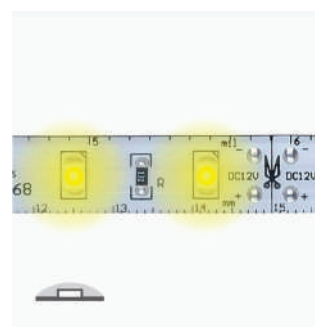

12/24V

5 mt
3000K | 4000K | RGBW
up to 10500lm
up to 140lm/W
24V
15W/m | 20W/m
Free-cut 100 mm