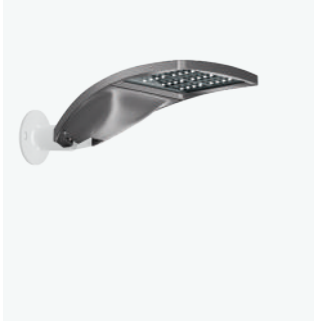

WALL MOUNTED 758×415 mm

3000K | 4000K
up to 20980lm
up to 129lm/W
A45 | A60 | ST1.0 | ST1.2 | ST1C
CRI70

WALL MOUNTED 807×505 mm

3000K | 4000K
up to 26940lm
up to 126lm/W
A45 | A60 | ST1.0 | ST1.2
CRI70