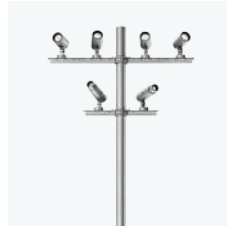

348 | PALCO INOUT