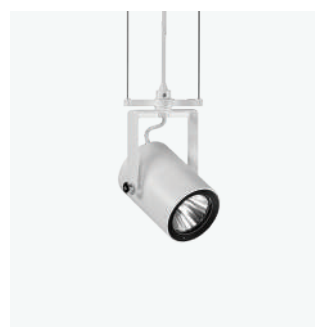

up to 143lm/W

M | F | WF | VWF

Ø117 mm FOOD

2700K | 3000K | 6500K

up to 3867lm

up to 127lm/W

F

Ø92 mm PENDANT