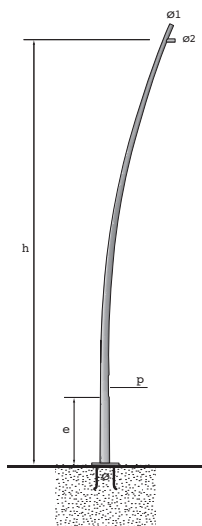

POLE WITH PLATE

Base / head diameter (Ø / Ø1)	Coupling diameter (Ø2)	Height (h)	Thickness	Weight (kg)	Lid dimensions (p)	h from ground of lid (e)
147/70	60	6000	3	72	400×90	800
172/70	60	8000	3	94	400×90	800