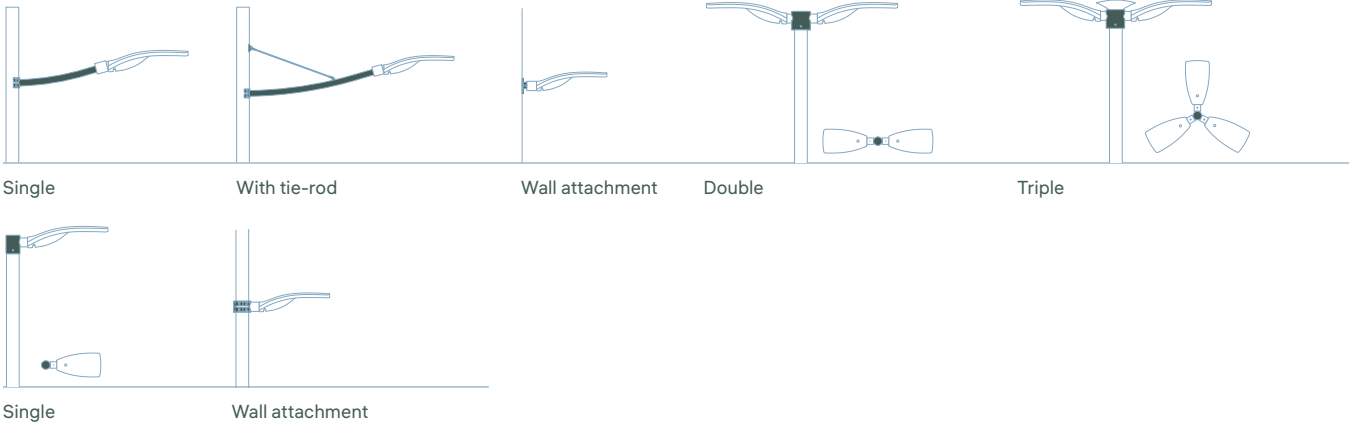

3000K | 4000K
CRI70
IP67 | IK08
Class II
DALI-2
Mounting accessories
to be ordered separately

Finishes

- 01 White
- 04 Black
- 15 Grey
- F5 Rust brown

Visit our website
for more information