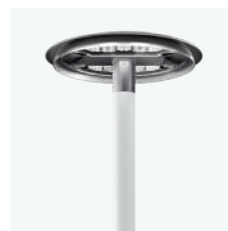

324 | TWILIGHT CALGARY