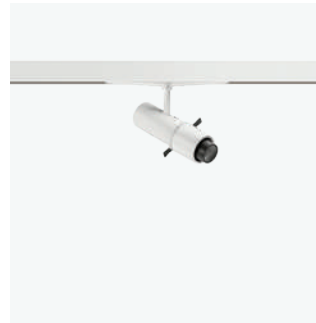

**SIPARIO FRAMER LOW VOLTAGE
Ø22 / 40 mm
FOR LOW VOLTAGE TRACK
CASAMBI**

up to 40lm

beamer