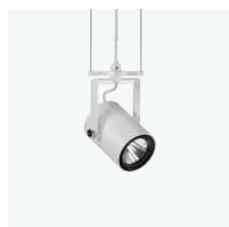

154 | TECNICA EVO