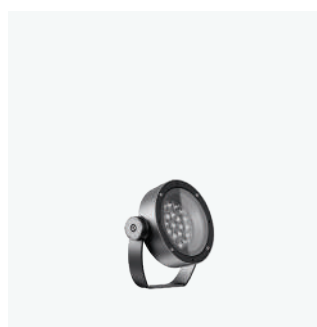

Ø204 mm SLIM

2200K | 2700K | 3000K | 4000K

up to 3889lm

up to 100lm/W

US | SS | S | F | WF | WW

CRI80