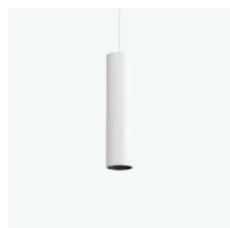

FIXTURES FOR LOW VOLTAGE TRACK

100 | LASER