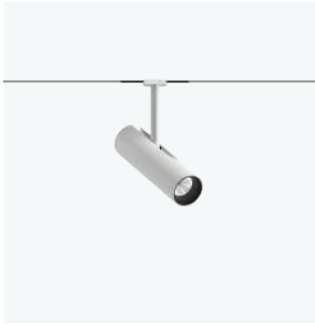

Ø37 mm FOR FILORAIL

up to 652lm

up to 59lm/W

S | M | WF