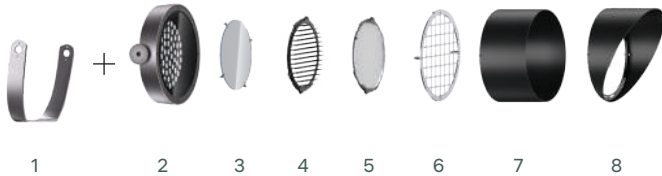

Multi Agorà with
 minimal and
 connected pole

Multi Agorà
 wall mounted

ACCESSORIES

AGORÀ SLIM

- 1 Floodlight mounting bracket
- 2 Lighting body
- 3 Diffuser glass
- 4 Crossways blade louvre
- 5 Refractor for elliptical distribution
- 6 Protection grille
- 7 Cylindrical screen
- 8 Cylindrical Screen at 45°