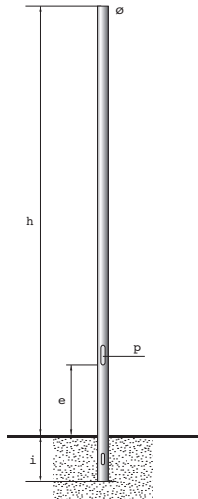

BURIED POLE

Diameter pole (Ø)	Height above ground (h)	Height to be buried holes (i)	Thickness	Weight (kg)	Hatch dimensions (p)	h from ground of lid (e)
60	2500	500	3	14	-	1064
	3500	500	5	29	-	1064
76	4000	600	4	35	132×38	1000
102	3500	500	3	30	186×45	1064
	5000	600	3	43	186×45	1064
	6000	800	4	66	186×45	1000
	7000	1000	4	78	186×45	1000
120	5000	600	3	52	310×95	1000
	7000	1000	4	97	310×95	1000
	9000	1000	4	120	186×45	1000