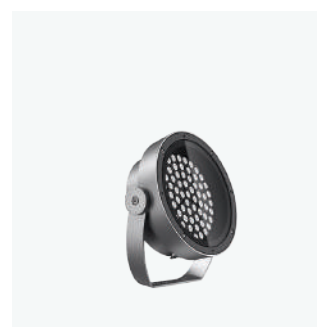

Ø313 mm SLIM

2200K | 2700K | 3000K | 4000K

up to 10665lm

up to 106lm/W

US | SS | S | F | WF | WW | A60 | ST1 | STCy0.5 | STWt1.5

CRI70 | CRI80