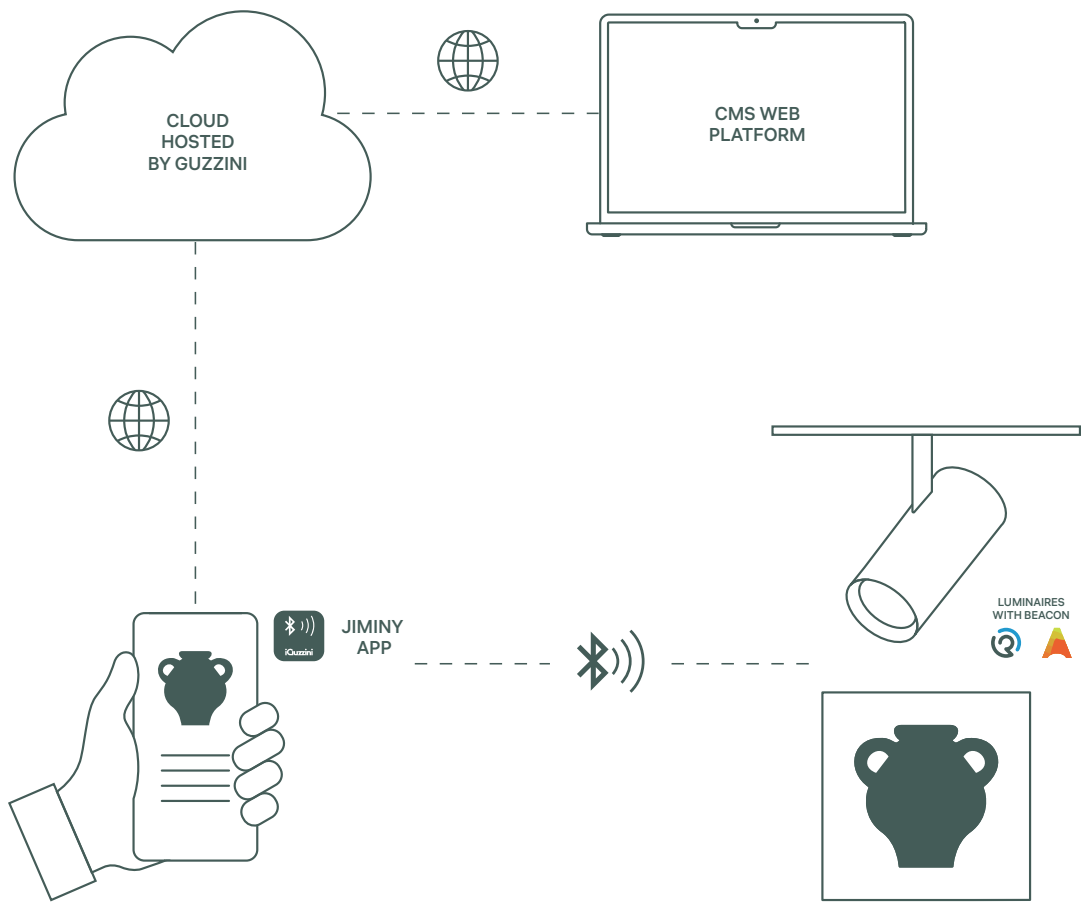

FOR THE VISITOR

FOR THE OWNER

PRODUCTS WITH INTEGRATED BEACON