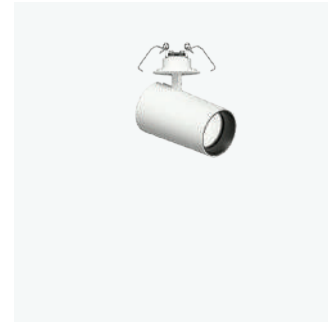

up to 77lm/W

M

Opti Beam Lens

RECESSED Ø37 mm

up to 504lm

up to 62lm/W

S | WF

Opti Beam Lens