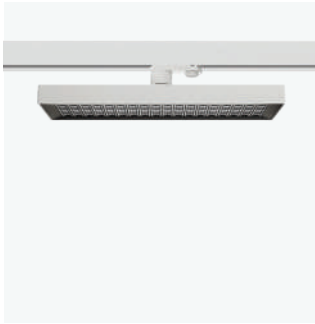

GENERAL LIGHTING

415x140 mm
up to 4350lm
up to 164lm/W
Opti Diamond