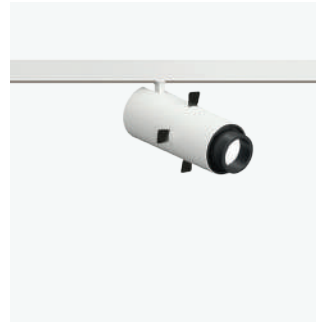

**PALCO LOW VOLTAGE FRAMER
Ø19 / 37 mm FOR LOW VOLTAGE
TRACK CASAMBI**

up to 38lm

Framer

12°