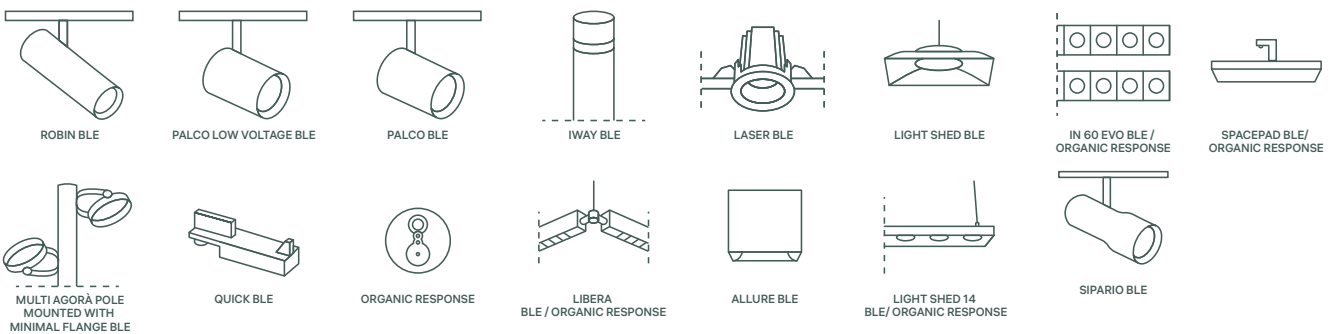

PRODUCTS WITH INTEGRATED BEACON