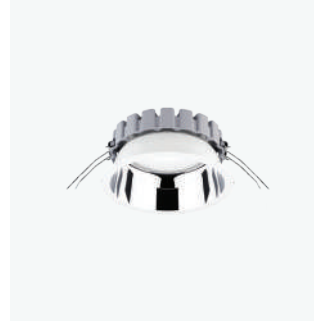

UGR<19 - MICROFILM

Ø153 | Ø212 mm
3000K | 3500K | 4000K
up to 2581 lm
up to 107lm/W
Emergency ON/OFF 3 h autonomy