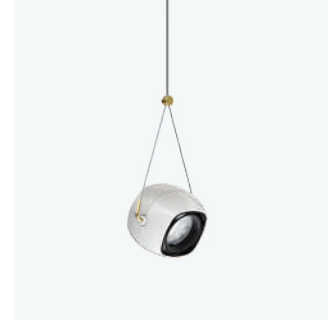

LOW VOLTAGE PENDANT Ø88 mm FOR LOW VOLTAGE TRACK AND FILORAIL

up to 1818lm

up to 108lm/W

F | WF

Class III

DALI Powerline | Casambi