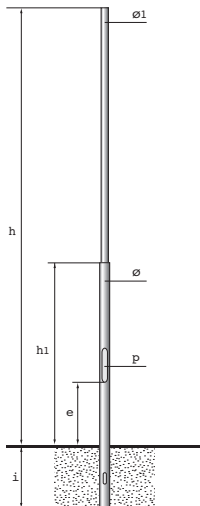

BURIED / WITH PLATE

Ø102×8000 | Ø120×10000 |
Ø120×11000 | Ø120×12800 mm

With plate:
Ø159×6000 | Ø159×7000 |
Ø159×8000 | Ø120×9000 |
Ø120×10000 | Ø120×12000 mm

IP44 | IK08

Class II

BURIED TAPERED POLE

Diameter pole (Ø / Ø1)	Height above ground (h)	Height (h1)	Height to be buried holes (i)	Thickness (Ø / Ø1)	Weight (kg)	Hatch dimensions (p)	h from ground of lid (e)
127/102	8000	3000	1000	4/4	102	186×45	1000
194/120	9000	3200	1000	4/3	152	310×95	1000
	9000	3200	1000	4/3	152	310×95	1000
	10000	3200	1000	4/3	164	310×95	1000
	12000	5200	800	4/4	212	400×90	600