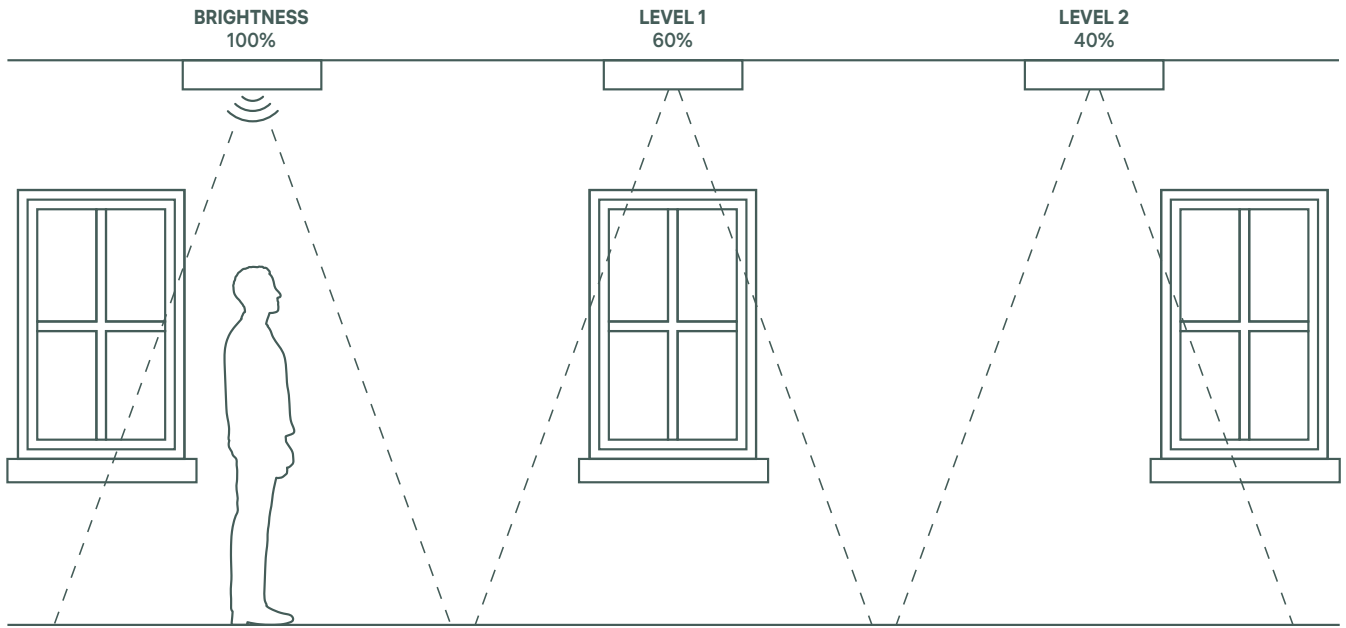

MULTISENSOR FOR MV TRACK

EXTERNAL MULTISENSOR

WIRELESS KEYPAD

APP

GATEWAY

DASHBOARD

PRODUCT WITH ORGANIC RESPONSE MULTISENSOR

OTHERS

PRODUCTS CONTROLLABLE VIA EXTERNAL INTERFACE AND BINARY INPUT