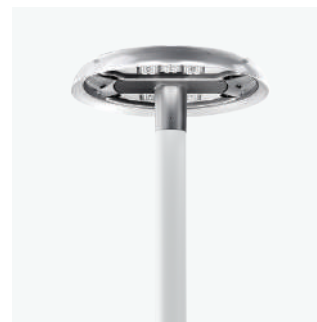

PMMA POLE TOP

2200K | 3000K | 4000K | 5700K

Ø470×76 mm

up to 14760lm

up to 146lm/W

STCy0.5 | ST1 | ST1U | ST1.2 | ST1.5 | ST1.5U | STWt1 | STWt1.5 | STZr | STZl | A60 | PS | SMC | E

CRI70