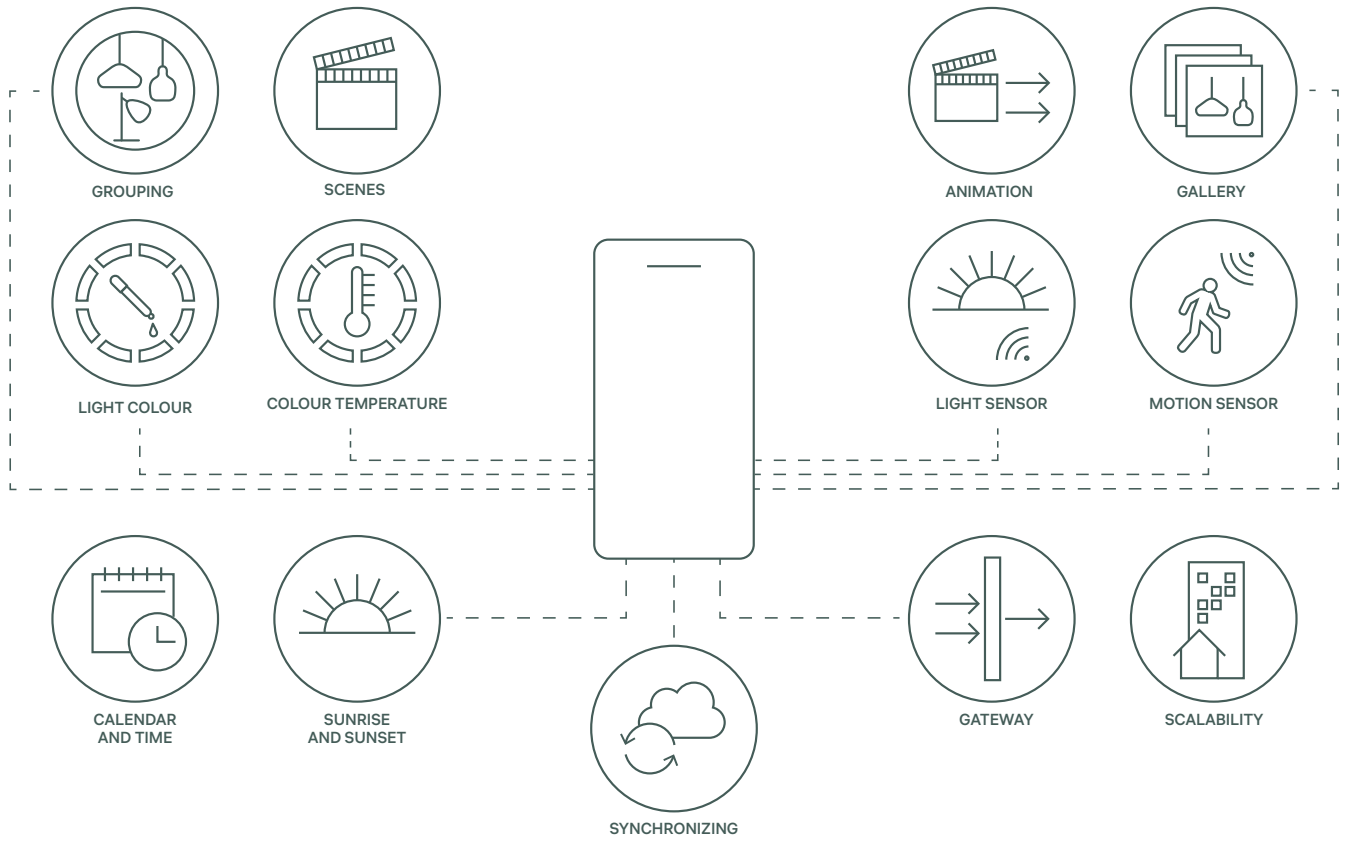

MAIN FEATURES

CASAMBI PRODUCTS

PRODUCTS CONTROLLABLE VIA EXTERNAL INTERFACE AND BINARY INPUT

ALL IGUZZINI DALI PRODUCTS