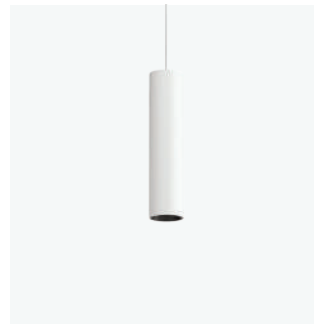

LASER PENDANT Ø59 / 75 mm
FOR FILORAIL DALI POWERLINE

up to 1615lm

up to 107lm/W

M | F