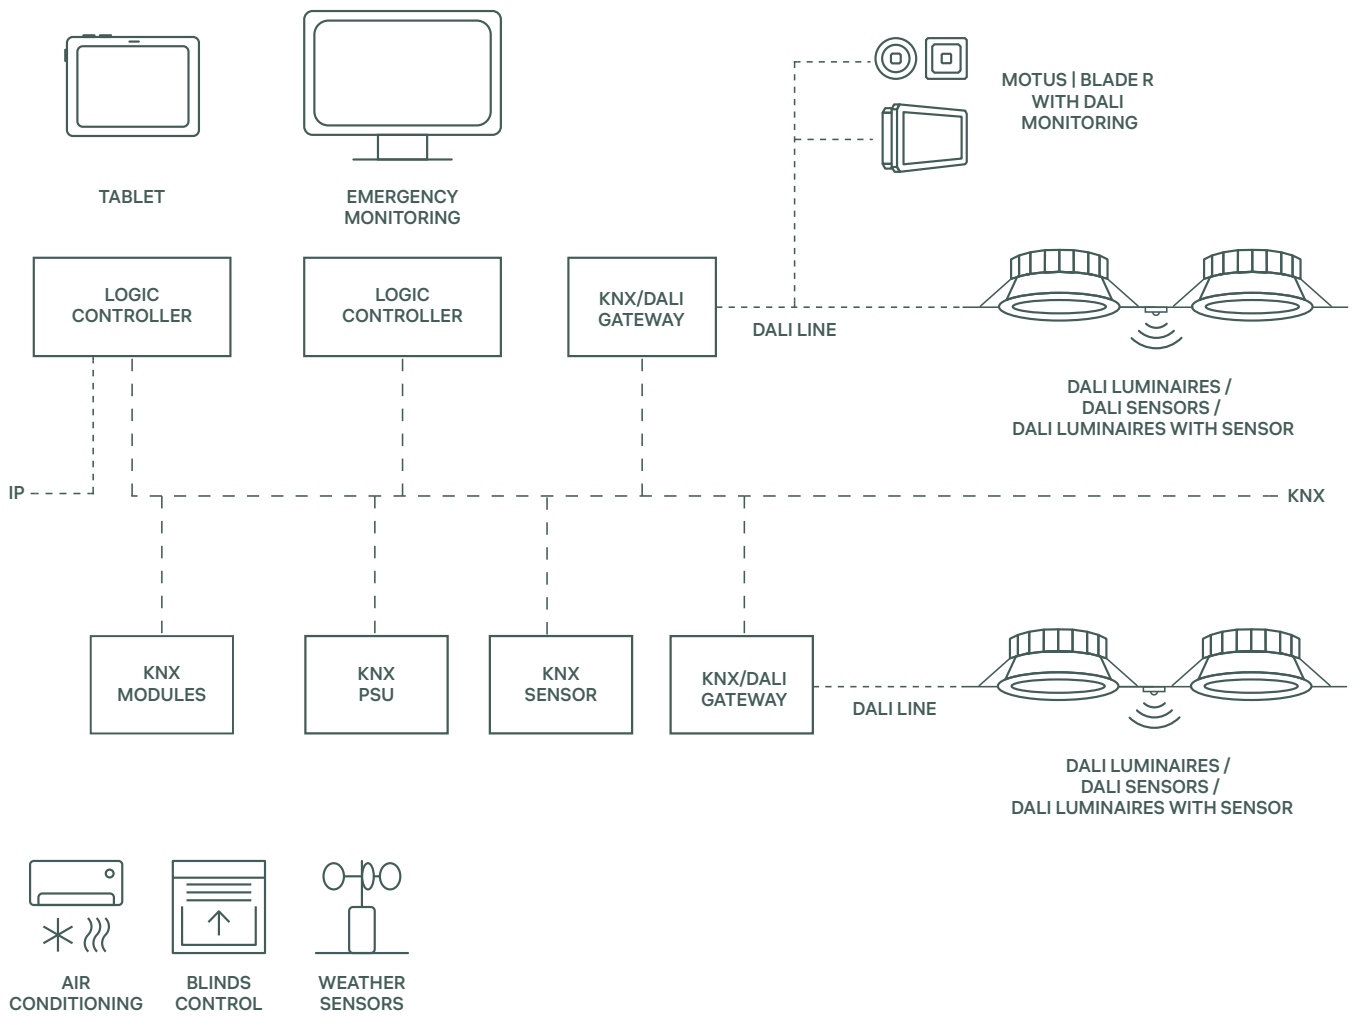

EXAMPLE: FOR THE CORRECT CONFIGURATION, PLEASE CONTACT IGUZZINI