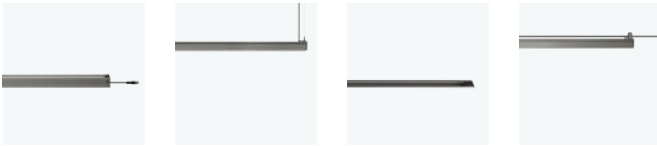

CRI80

ACCESSORIES

- 1 Honeycomb Louvre
- 2 Transversal
- 3 Diffuser
- 4 Longitudinal Louvre
- 5 Visor + Transversal Louvre
- 6 Visor
- 7 Elliptical Filter
- 8 Ikio Frame

Other versions available

Pendants p. 144 / Ceiling mounted luminaires p. 472 / Recessed in-ground luminaires p. 406