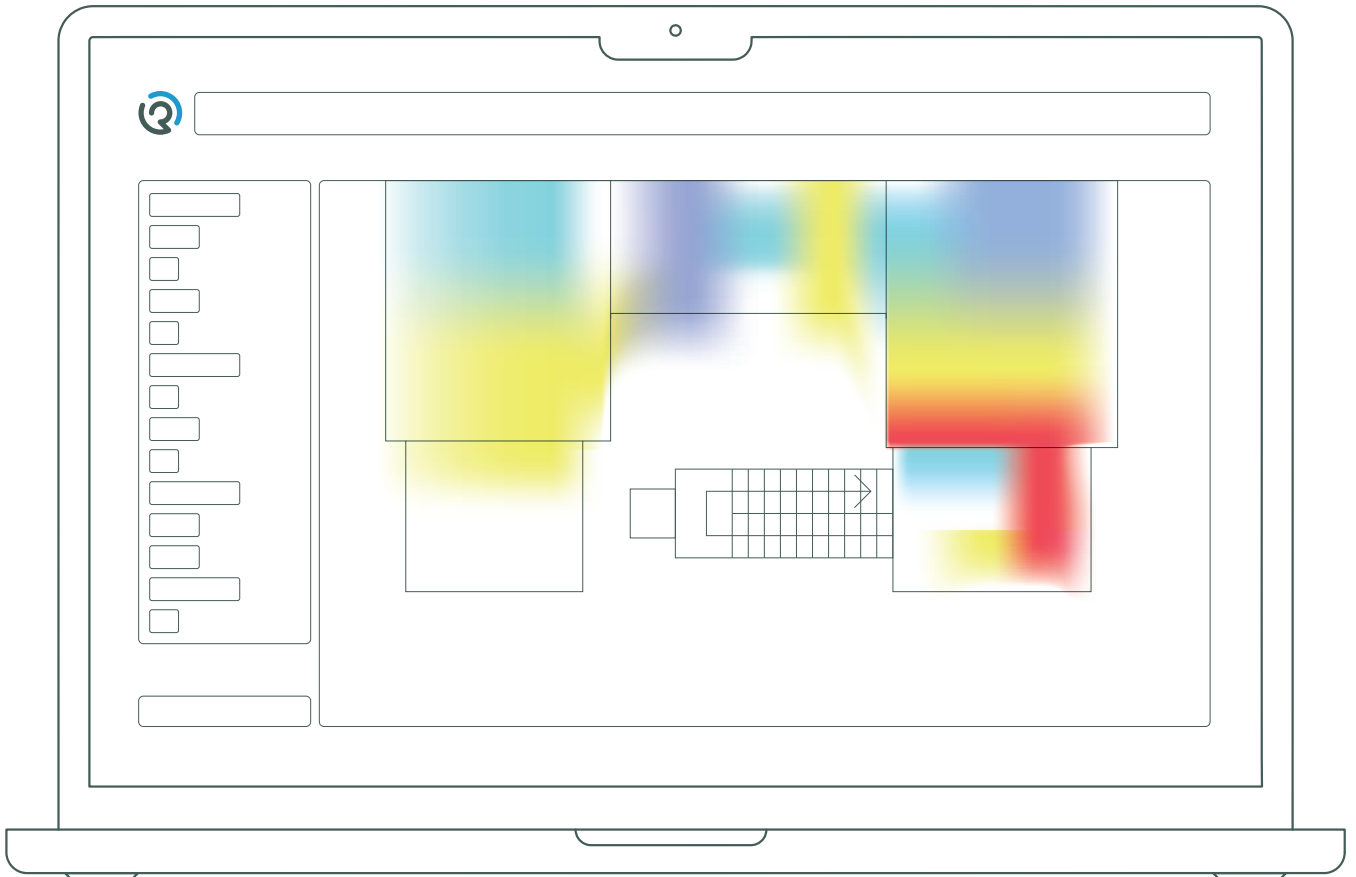

Ideal for architectural lighting, even with dynamic effects

Visit our website
for more information

SPACE MANAGEMENT

Lighthinking Space HQ iGuzzini illuminazione - Recanati, Italy
Ph: Studio Buschi

ORGANIC RESPONSE PORTAL