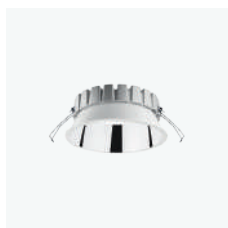

DOWNLIGHTS AND RECESSED LUMINAIRES

20 | EASY