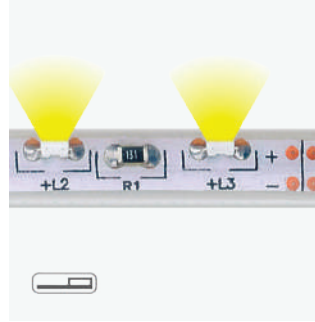

LEDSTRIP TUBE SIDE 12V

5 mt
2700K | 3000K | 4000K | RGB
up to 2650lm
up to 110lm/W
12V
5W/m
Free-cut 50 mm

2200 | 2700K | 3000K | 3500K |
4000K | RGBW | Tunable White
CRI90
IP20
1 length
General Lighting
Class III (DALI-2 | DMX-RDM | Casambi | ON/OFF : with external components to be ordered separately)
Power supply to be ordered separately
12V | 24V
ON/OFF
Casambi
DALI-2

Intelligent Light Solutions

Smart controls:
Organic Response (control + sensor)
Quick BLE (Casambi)
Quick DALI
Master Pro Evo
Quick DMX
Master Pro DMX

Smart services:
Space management |
Push notification

Visit our website for more information
Underscore CoB available from May 2026