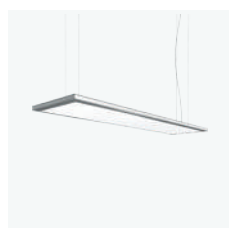

160 | ISOLA

162 | IPLAN

164 | IPLAN ACCESS

165 | IPLAN NEXT

166 | DROP BY DROP

168 | CLAN

169 | ZURIGO

Private office - Bologna, Italy — Product: Libera - 2700 mm | UGR<19 | Black/WhiteTransparent
Ph: Michele Nastasi