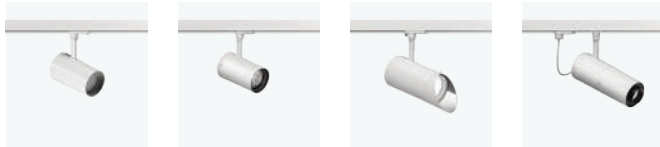

up to 60 lm/W

M | WF

DALI Powerline | Casambi

Fiandre's historic headquarters - Castellarano, Italy — Product: Palco - Ø37 mm | Black
Ph: Fabio Mantovani, courtesy of Fiandre

Other versions available

Fixtures for mains voltage track p. 52