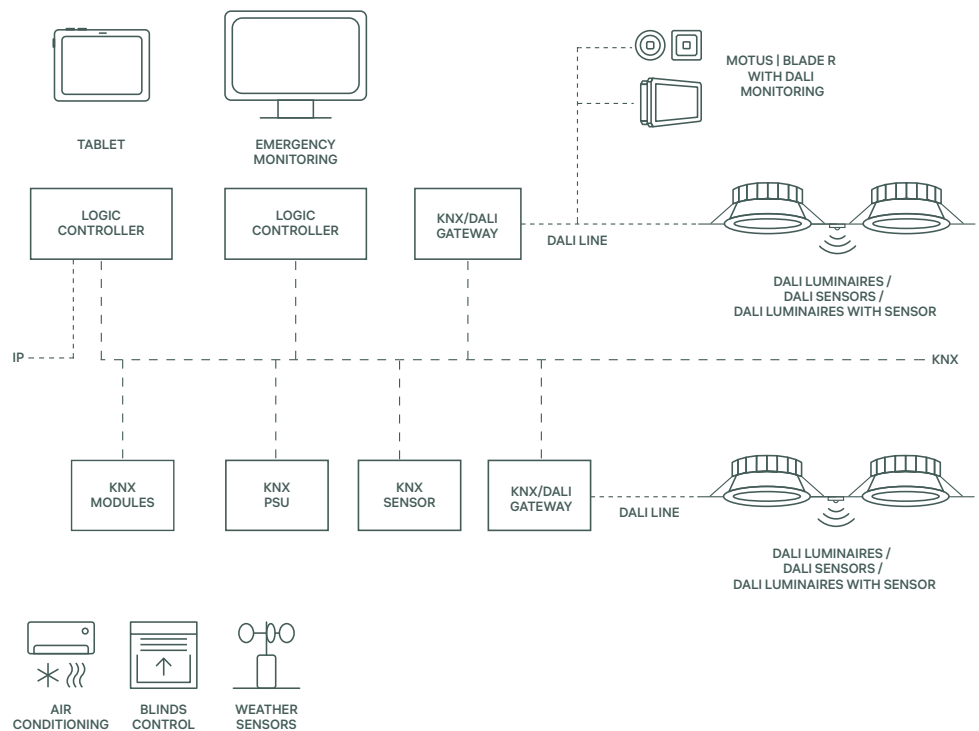

Other versions available

Wall luminaires

Emergency luminaires

Batteries LiFePO4

Automatic self-test

Versions with adjustable durations and light outputs

Recessed, wall, and ceiling installation

Versions with DALI monitoring

Intelligent Light Solutions

Smart controls:

Organic Response (control + sensor)

Quick BLE (Casambi)

Quick DALI

Master Pro Evo

Smart services:

Space management |

Push notification

Other awards:
Innovation Technology Design 2004

Visit our website
for more information