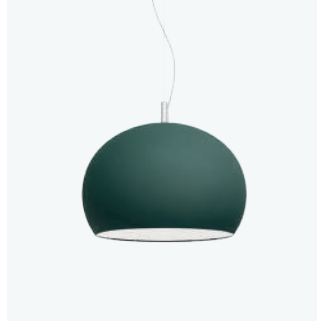

PENDANTS

520 mm

3000K

up to 1300lm

up to 72lm/W