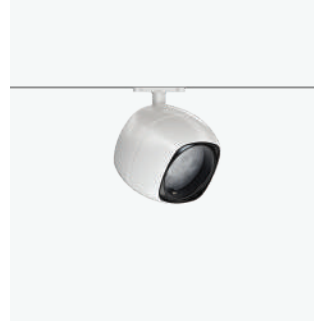

LOW VOLTAGE Ø116 mm FOR FILORAIL

up to 2519lm

up to 114lm/W

M | F | WF

Class III

DALI Powerline | Casambi