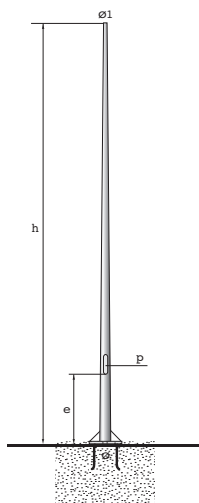

POLE WITH PLATE

Base diameter (Ø)	Diameter of head (Ø1)	Height (h)	Thickness	Weight (kg)	Lid dimensions (p)	h from ground of lid (e)
100	60	4000	3	39	186×45	800
130	60	7000	3	62	186×45	1000
150	60	9000	3	104	186×45	1000

Visit our website
for more information