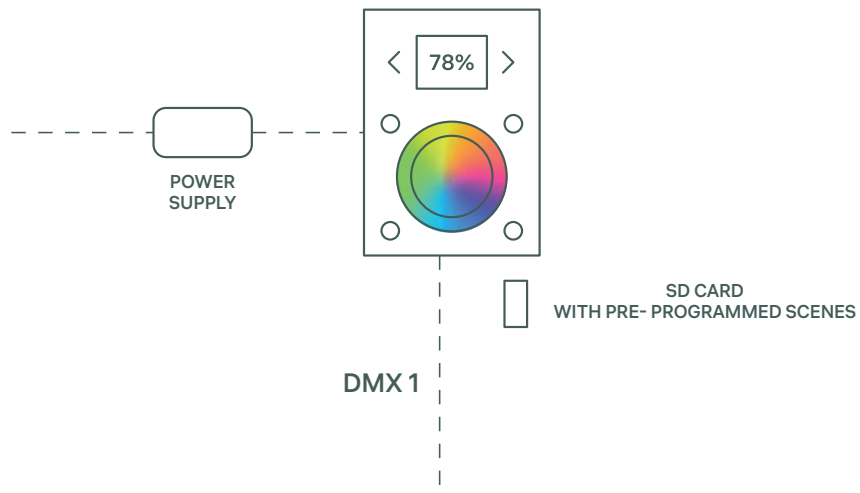

Ideal for outdoor architectural lighting, including dynamic effects

Visit our website
for more information

EXAMPLE: FOR THE CORRECT CONFIGURATION, PLEASE CONTACT IGUZZINI

QUICK DMX

Chaumont Viaduct - France
Ph: Richard Pelletier - Mairie de Chaumont