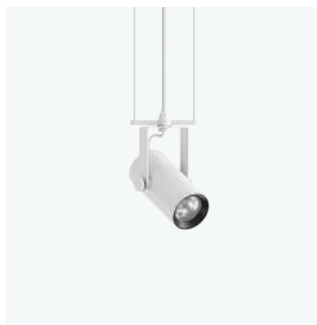

Space management |

Push notification

Visit our website
for more information

Ø60 mm PENDANT

3000K | 3500K | 4000K

up to 1766lm

up to 153lm/W

S | M | F | WF