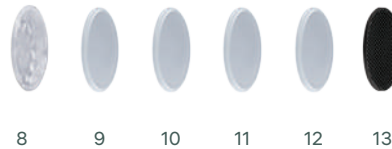

ACCESSORIES OPTI BEAM LENS

- 8 Opti Beam Refractor Medium
- 9 Opti Beam Refractor Flood
- 10 Opti Beam Refractor Wide Flood
- 11 Refractor for medium elliptical distribution
- 12 Refractor for broad elliptical distribution
- 13 Honeycomb louvre