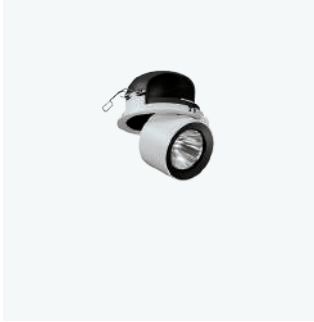

Caffè Bistrot Euclide - Rome, Italy — Product: Tecnica Evo - Ø92 mm | Recessed | Black
Ph: Francesca Di Stefano Photography

Ø92 mm RECESSED

3000K | 4000K

up to 3393lm

up to 126lm/W

M | F | WF

Ø117 mm RECESSED