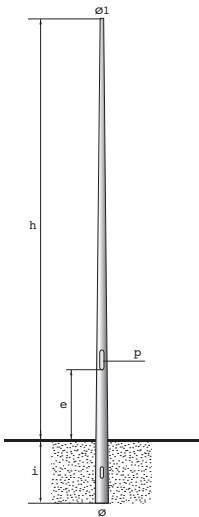

BURIED POLE

Base diameter (Ø)	Diameter of head (Ø1)	Height above ground (h)	Height to be buried holes (i)	Thickness	Weight (kg)	Lid dimensions (p)	h from ground of lid (e)
106	60	4000	600	3	29	186×45	800
138	60	7000	800	3	56	186×45	1000
158	60	9000	800	3	77	186×45	1000