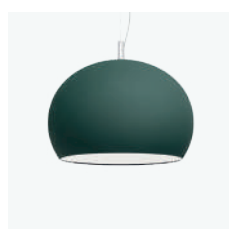

160 | ISOLA

162 | IPLAN

164 | IPLAN ACCESS

165 | IPLAN NEXT

166 | DROP BY DROP

168 | CLAN

169 | ZURIGO

Private office - Bologna, Italy — Product: Libera - 2700 mm | UGR<19 | Black/WhiteTransparent
Ph: Michele Nastasi