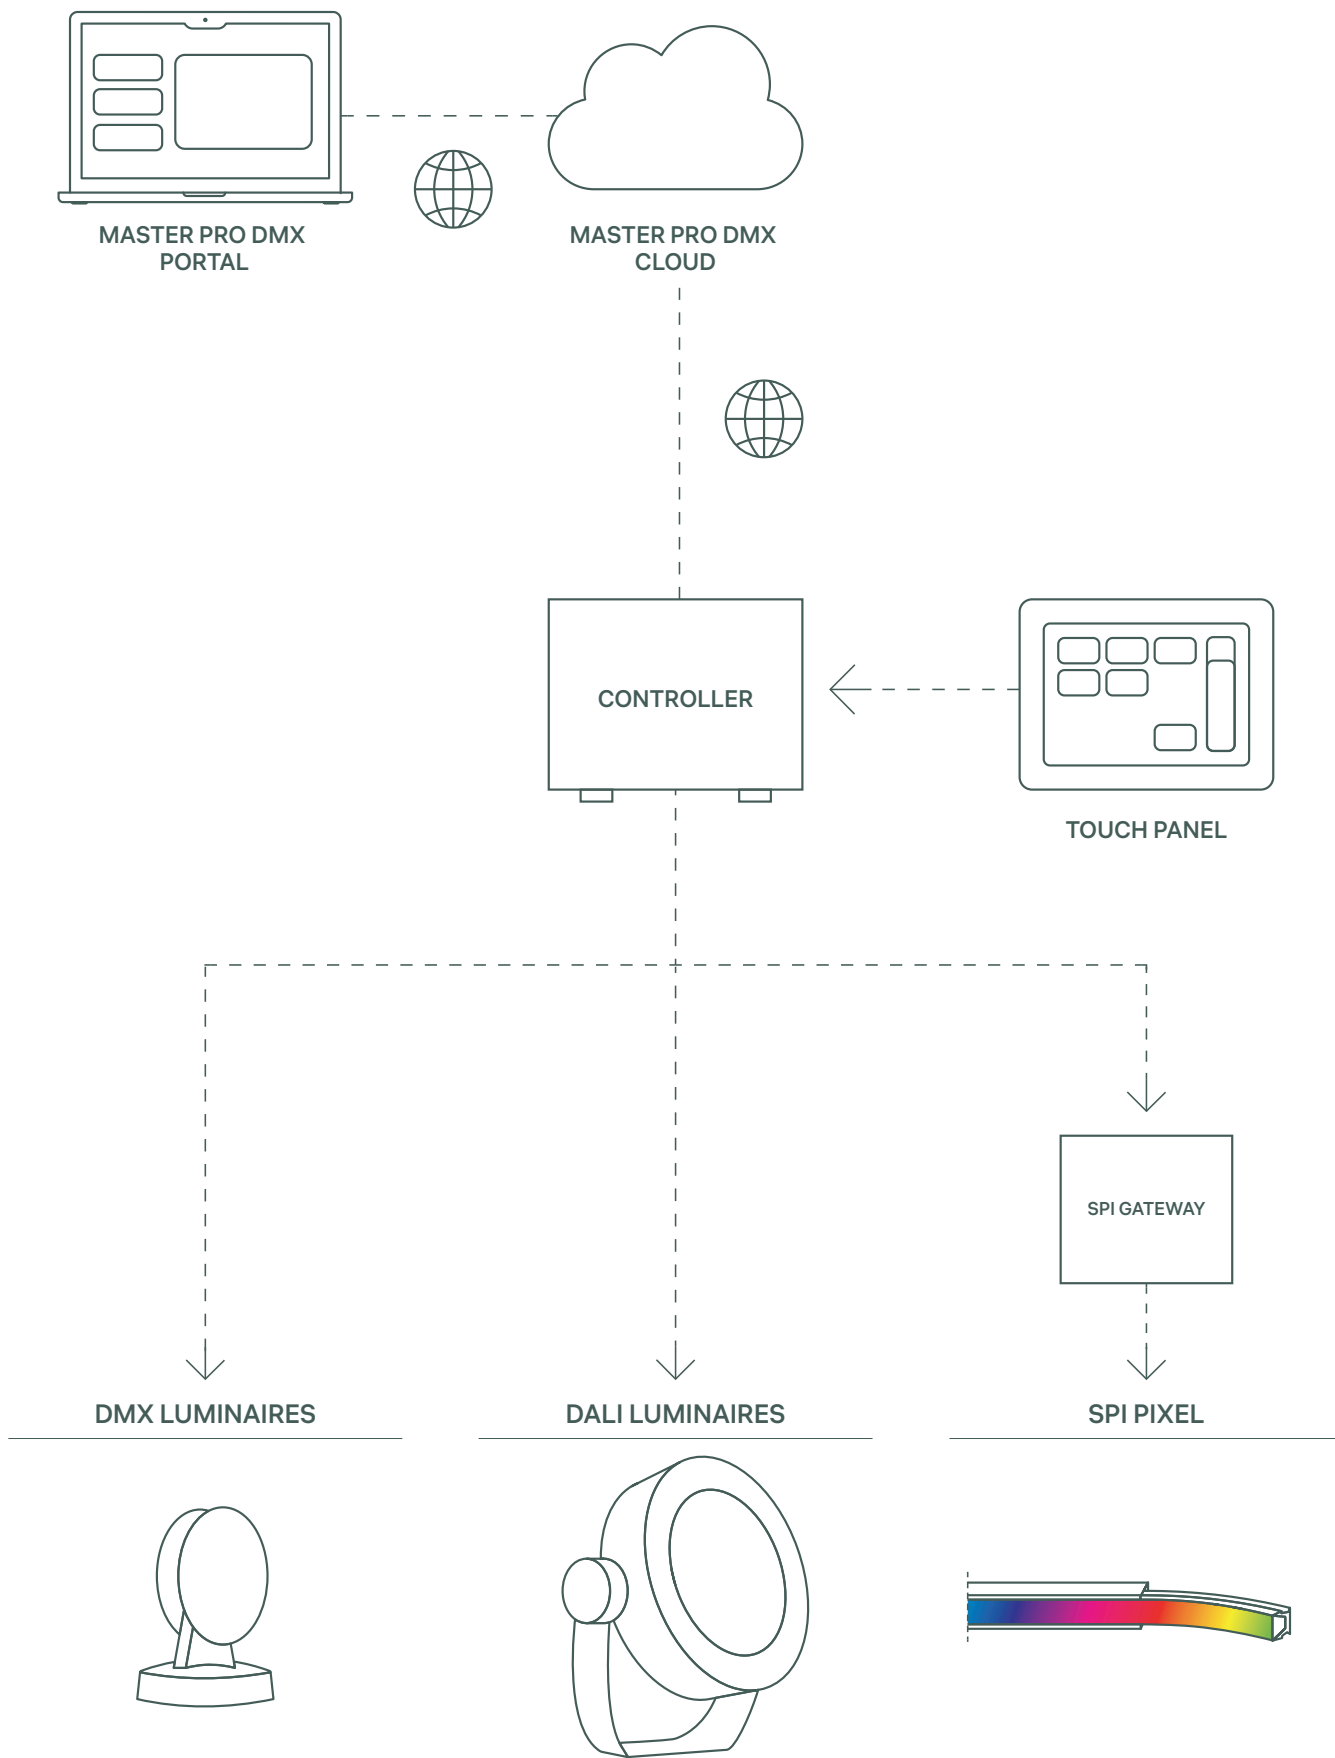

EXAMPLE: FOR THE CORRECT CONFIGURATION, PLEASE CONTACT IGUZZINI