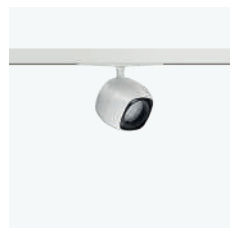

FIXTURES FOR LOW VOLTAGE TRACK

94 | NEWFO