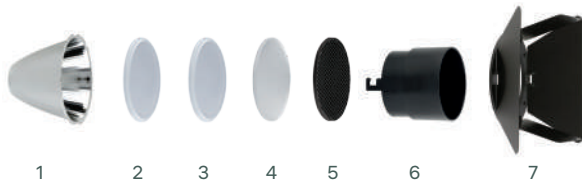

- 1 Interchangeable reflector (only Ø86 mm)
- 2 Refractor for medium elliptical distribution
- 3 Refractor for broad elliptical distribution
- 4 Soft Lens Filter
- 5 Honeycomb louvre
- 6 Cylindrical screen
- 7 Directional fins.