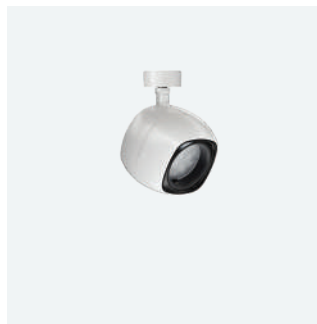

NEWFO

design iGuzzini

SURFACE Ø62 mm

up to 896lm

up to 87lm/W

S | M | F | WF

SURFACE Ø88 mm

up to 1818lm