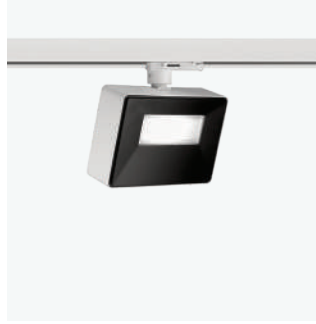

WALL WASHER 210x146 mm

3000K | 4000K

up to 3266lm

up to 95lm/W

WW

Other versions available

Wall luminaires p. 200

3000K | 4000K

CRI80 | CRI90 | CRI97

IP20

5 sizes

Rotation 360° | Tilting 90°

Class I, II

DALI-2

Intelligent Light Solutions

Smart controls:

Organic Response (control + sensor)

Quick BLE (Casambi)

Quick DALI

Master Pro Evo

Smart services:

Space management |

Push notification

Smart Accessories for MV Track

Organic Response (control + sensor)

Casambi Sensor

Casambi - DALI interface

Finishes

04
Black

47
White/Black

Other awards
German Design Award 2019

Visit our website
for more information