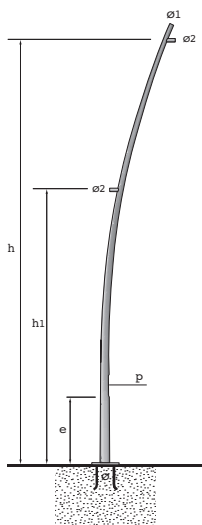

POLE WITH PLATE AND INTERMEDIATE SUPPORT

Base / head diameter (Ø / Ø1)	Coupling diameter (Ø2)	Height (h)	Height (h1)	Thickness	Weight (kg)	Lid dimensions (p)	h from ground of lid (e)
147/70	60	6000	4000	3	73	400×90	800
172/70	60	8000	4000	3	95	400×90	800

Visit our website for more information