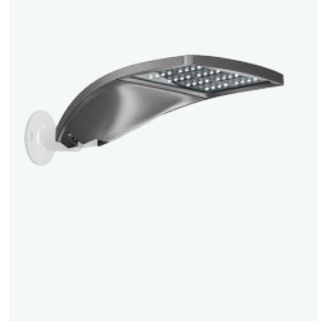

WALL MOUNTED 758×415 mm

3000K | 4000K
up to 20980lm
up to 129lm/W
A45 | A60 | ST1.0 | ST1.2 | ST1C
CRI70

WALL MOUNTED 807×505 mm

3000K | 4000K
up to 26940lm
up to 126lm/W
A45 | A60 | ST1.0 | ST1.2
CRI70