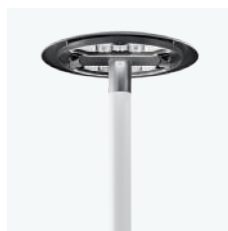

322 | TWILIGHT KYOTO