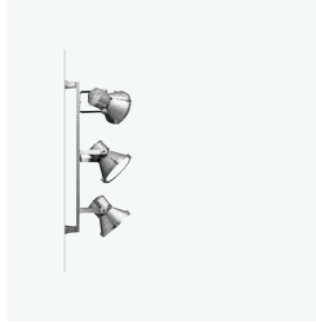

MULTI WOODY WALL MOUNTED

3000K | 4000K | RGB

Ø260 | Ø315 | Ø380 mm

up to 7000lm

up to 123lm/W

S | F | WF | ST1 | ST1.2

CRI70 | CRI80