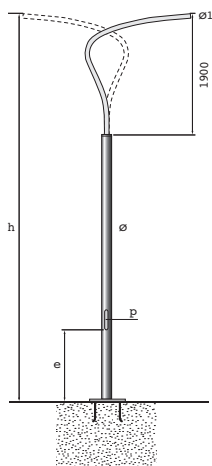

POLE WITH PLATE WITH ARM

Diameter pole (Ø)	Coupling diameter (Ø1)	Height (h)	Thickness	Weight (kg)	Lid dimensions (p)	h from ground of lid (e)
160	76	6700	3	97	310×95	1000
		8700	4	157	310×95	1000

POLE WITH PLATE WITH 2 ARMS

Diameter pole (Ø)	Coupling diameter (Ø1)	Height (h)	Thickness	Weight (kg)	Lid dimensions (p)	h from ground of lid (e)
160	76	6700	3	121	310×95	1000
		8700	4	181	310×95	1000

Visit our website for more information