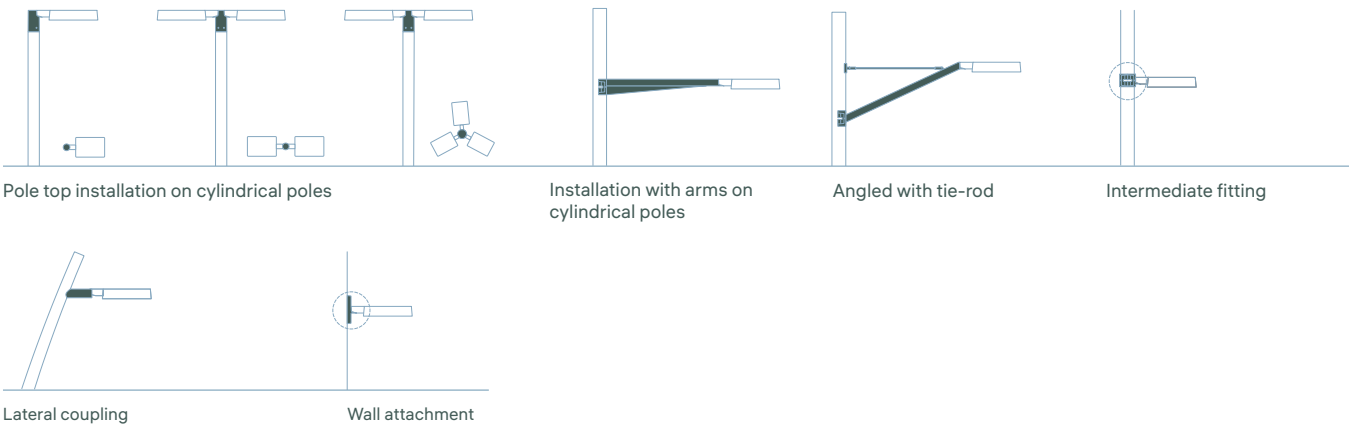

Other versions available

Floodlights p. 390

Pole and wall mounted multiple floodlights p. 352

2200K | 2700K | 3000K | 4000K | Tunable White

CRI70 | CRI80

IP66 | IK08

Class II

DALI-2

Zhaga

Mounting accessories to be ordered separately

Intelligent Light Solutions

Smart controls:

Zhaga Socket

Finishes

- O1 White
- O4 Black
- 15 Grey
- F5 Rust brown

Visit our website for more information
Platea Pro: pole versions new optics available from November 2026