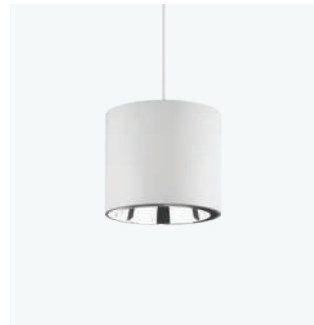

PENDANT UGR<19

Ø234 mm
3000K | 4000K
up to 3108lm
up to 99lm/W
Emergency ON/OFF 3 h autonomy

Other versions available

Downlights and recessed luminaires p. 20

Ceiling luminaires p. 232

Pendants p. 148

3000K | 3500K | 4000K

CRI80 | CRI90

IP20 | IP40 | IP54

2 sizes

Fixed

Frame

Class I, II

Intelligent Light Solutions

Smart controls:

Quick DALI

Master Pro Evo

Smart services:

Space management |
Push notification

Optical finishes

01
White

12
Aluminium

39
White/Aluminium

Body finishes

01
White

04
Black

Visit our website
for more information