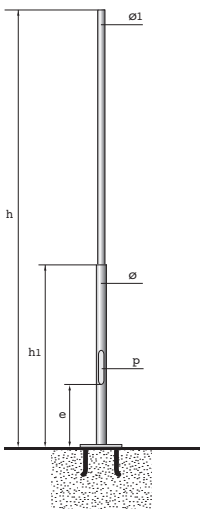

TAPERED POLE WITH PLATE

Diameter pole (Ø / Ø1)	Height (h)	Height (h1)	Thickness (Ø / Ø1)	Weight (kg)	Lid dimensions (p)	h from ground of lid (e)
159/102	6000	2000	3/3	91	310×95	1000
	7000	2000	4/3	111	310×95	1000
	8000	3000	4/4	133	310×95	1000
194/120	9000	3200	4/3	163	310×95	1000
	9000	3200	4/3	163	310×95	1000
	10000	3200	4/3	174	310×95	1000
	12000	5200	4/4	222	400×90	600

Visit our website
for more information