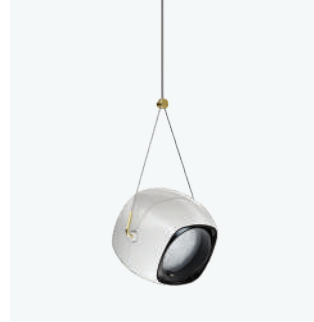

Class II

DALI-2 | Casambi

**LOW VOLTAGE PENDANT
Ø88 mm FOR LOW VOLTAGE TRACK**

up to 1818lm
up to 108lm/W
F | WF
Class III
DALI Powerline | Casambi

**LOW VOLTAGE PENDANT
Ø116 mm FOR LOW VOLTAGE TRACK**

up to 1818lm
up to 108lm/W
F | WF
Class III
DALI Powerline | Casambi