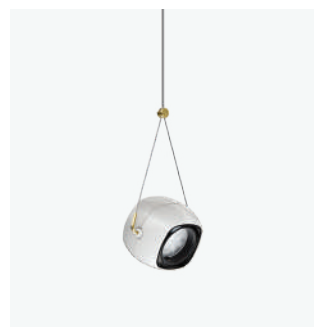

**Ø116 mm
FOR MAINS VOLTAGE TRACK**

up to 2519lm

up to 105lm/W

M | F | WF

Class II

DALI-2 | Casambi

**PENDING Ø88 mm
FOR MAINS VOLTAGE TRACK**

up to 1818lm