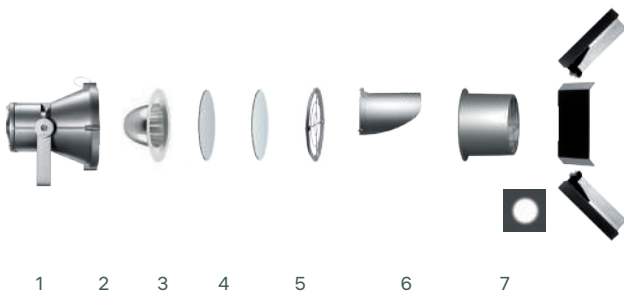

Other versions available

Pole and wall mounted multiple floodlights p. 350

Multi Woody on pole

Multi Woody wall mounted

Multi Woody with minimal and connected pole

3000K | 4000K | RGB

CRI70 | CRI70

IP66, IP67 | IK08, IK08