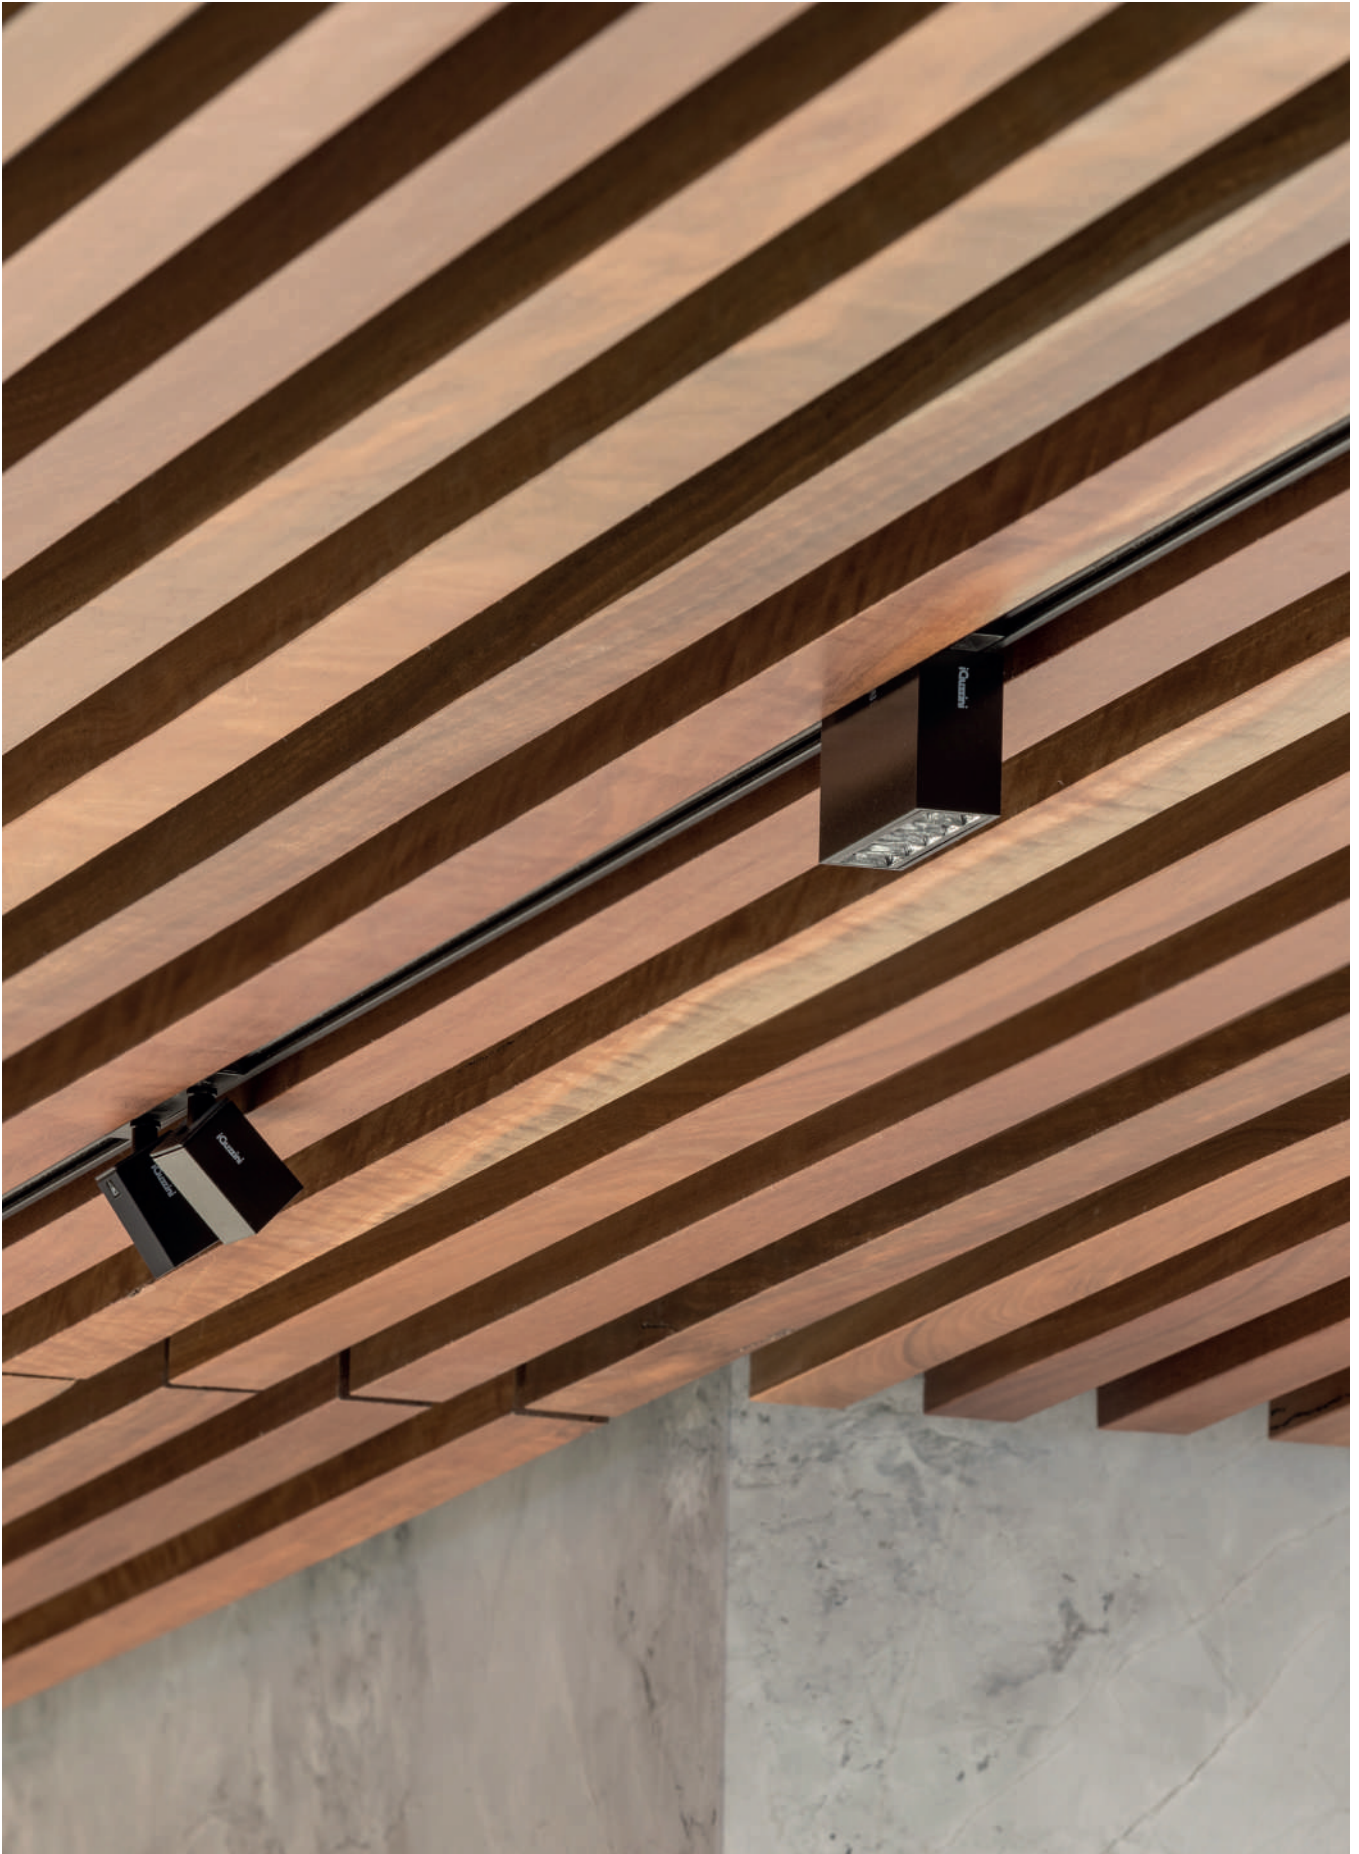

LASER BLADE XS

design iGuzzini

Product: Laser Blade XS - High Contrast | 5 cells | Black/black