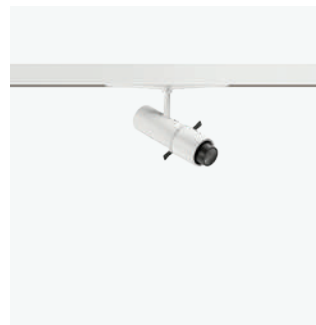

**SIPARIO FRAMER LOW VOLTAGE
Ø22 / 40 mm
FOR LOW VOLTAGE TRACK
DALI POWERLINE**

up to 40lm

beamer