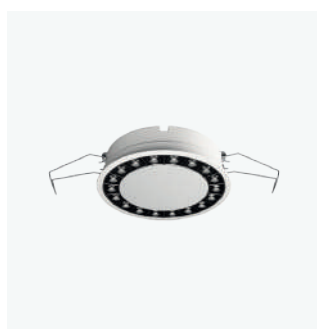

Ø80 mm

2700K | 3000K | 3500K | 4000K

up to 1218lm

up to 84lm/W

M | F | WF

Frame | Minimal

Fixed

Ø125 mm