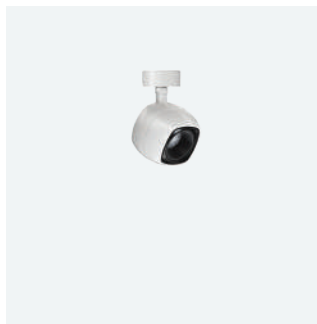

NEWFO

design iGuzzini

SURFACE Ø62 mm

up to 896lm

up to 87lm/W

S | M | F | WF

SURFACE Ø88 mm

up to 1818lm