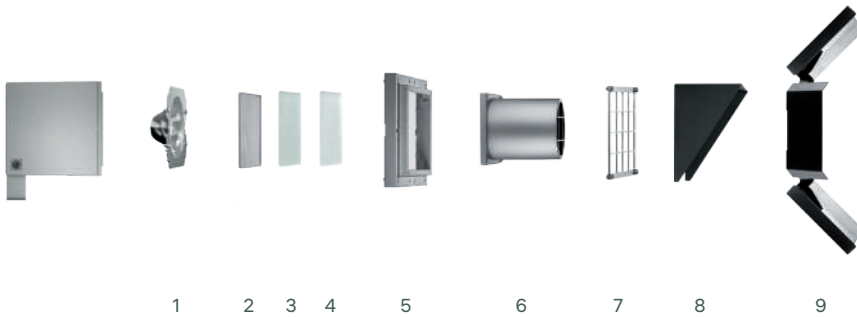

iPro ceiling

iPro Wall Lighting effects

ACCESSORIES

I PRO Ø 132 / Ø 155 / Ø 192

- 1 Interchangeable reflectors
- 2 Refractor for elliptical distribution
- 3 Diffuser glass for C.o.B.
- 4 Prismatic diffuser glass
- 5 Accessory support frame
- 6 Cylindrical screen
- 7 Protection grille
- 8 Visor
- 9 The directional flap can be fitted individually or with others (max. 4) depending on lighting design requirements