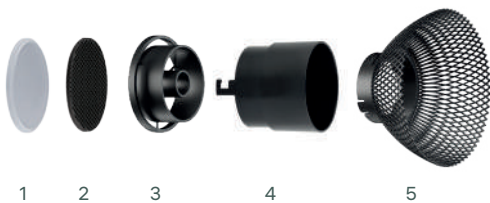

- 1 Refractor for elliptical distribution
- 2 Honeycomb louvre
- 3 Spill ring
- 4 Cylindrical screen
- 5 Decorative cylindrical screen

2700K | 3000K | 3500 | 4000K

CRI90

IP20

Class III

Opti Beam Lens

Casambi