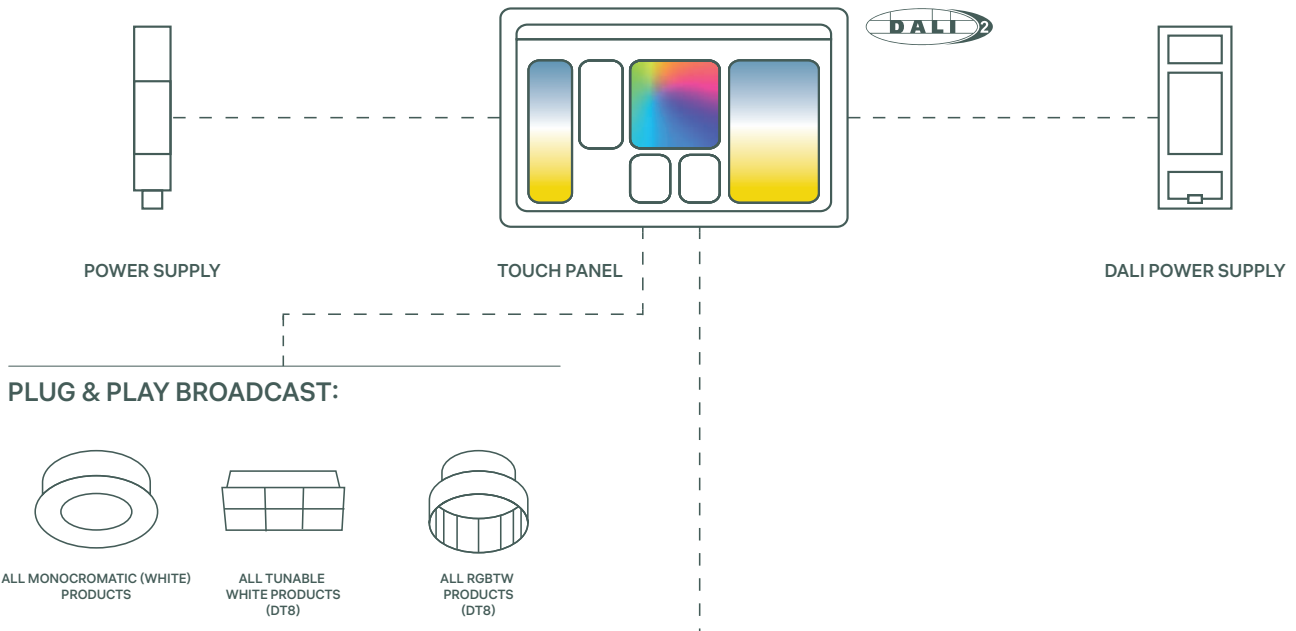

QUICK DALI 7"

WITH PROGRAMMING: