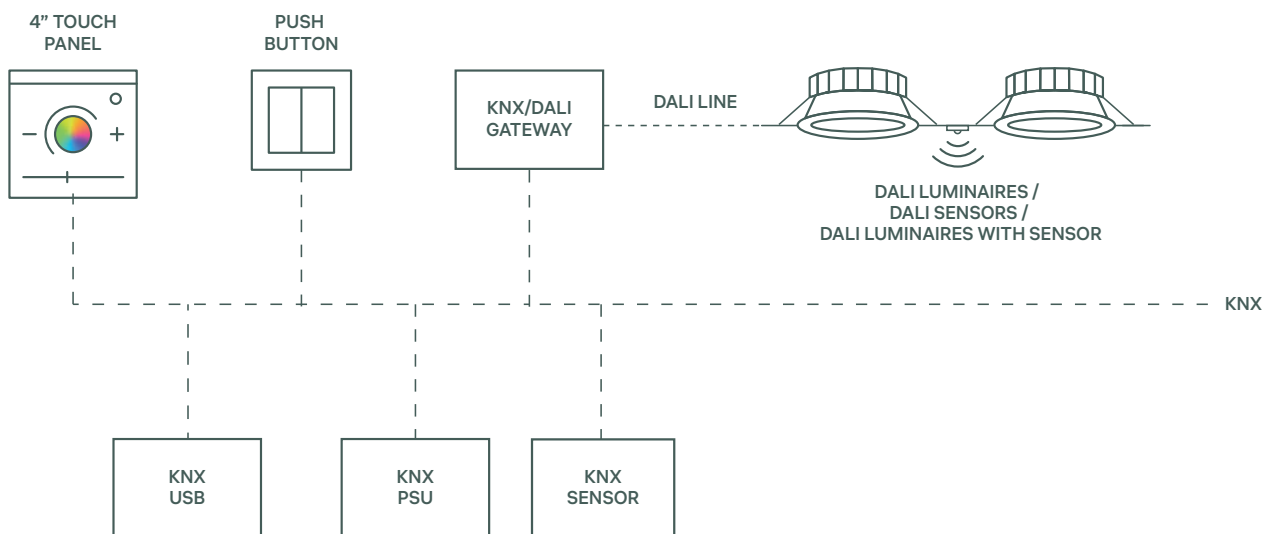

EXAMPLE: FOR THE CORRECT CONFIGURATION, PLEASE CONTACT IGUZZINI