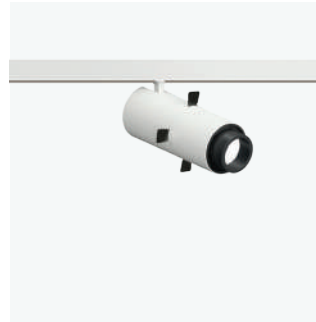

**PALCO LOW VOLTAGE FRAMER
Ø19 / 37 mm FOR LOW VOLTAGE
TRACK DALI POWERLINE**

up to 38lm

Framer

12°